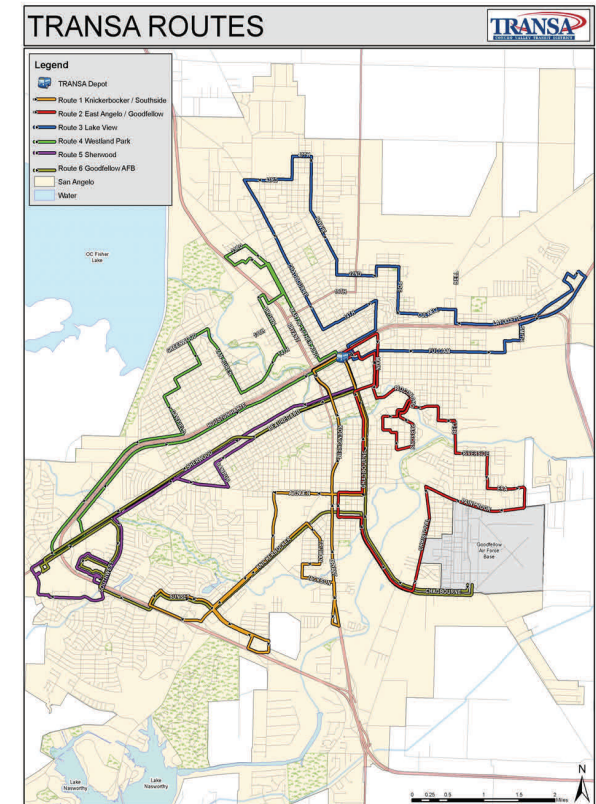

Fixed Route

510 N. Chadbourne

Tel: 877.947.8729

BUS STOP LOCATIONS and TIMES

Route 4

MLK and 18 th	
MLK and 23 rd	:36
Wal-Mart Supercenter 29 th S 33 rd St	:39
Brown and 24 th St	
Brown and 17 th St	:47
Industrial and 14 th St	
Van Buren and Walnut	:51
Van Buren and Webster	
Van Buren and Junius	:52
Van Buren and Greenwood	
Howard and Greenwood	:55
Howard and Raney	
Lindell and Hatcher	:57
Garfield and North St	
Houston Harte (Family Powersports)	:02
Houston Harte and Melrose	
Sunset Dr. and Sherwood Way (Stripes)	:05-10
Home Depot	
Houston Harte and Garfield	:15
Freeland and Van Buren Depot	:20

Times are an estimate based on traffic, weather, and clients riding the CVTD Fixed Route System. Please be at all stops approximately five minutes before the posted time.

Hours of Operation

Monday-Friday	6:30AM- 6:30PM
Saturday	7:30AM- 6:30PM