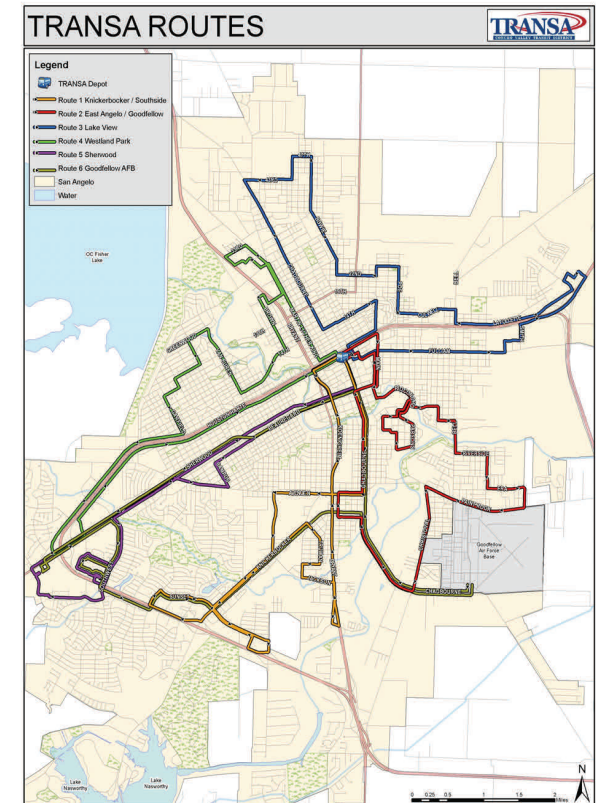

Fixed Route

510 N. Chadbourne

Tel: 877.947.8729